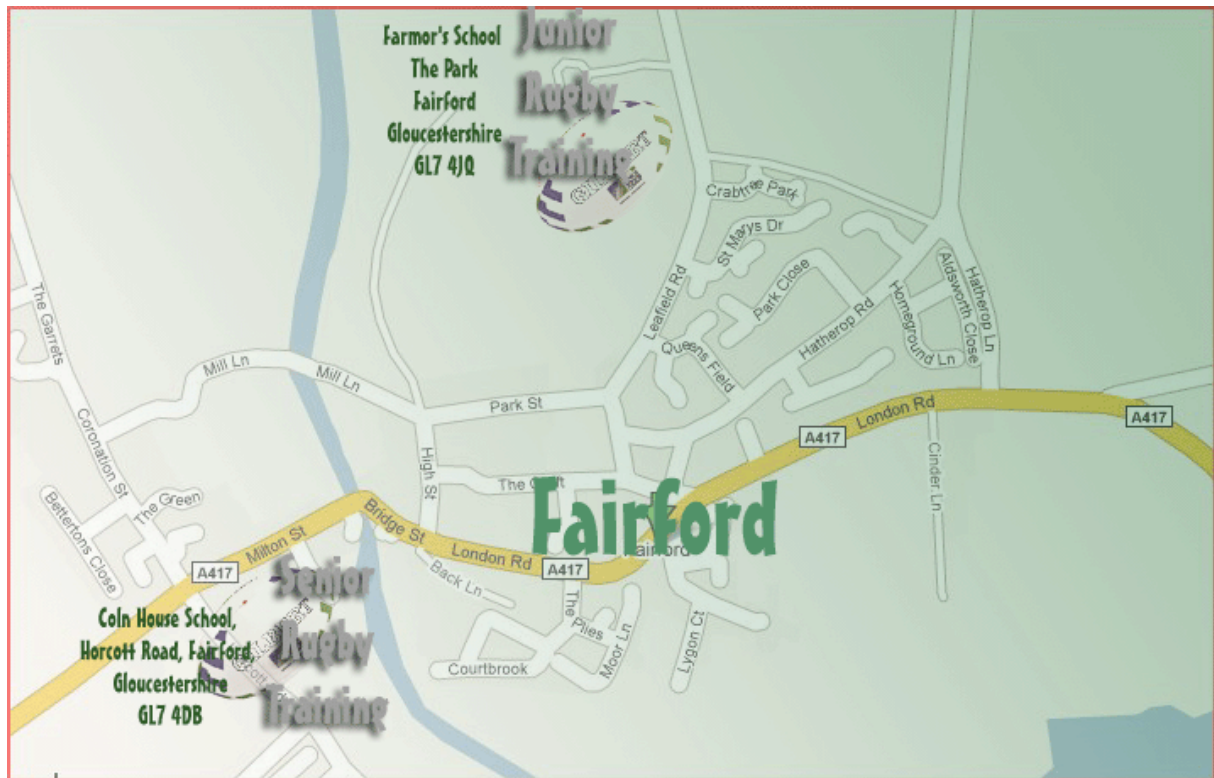

### Fairford RFC

Fairford play at two different locations, the Club and Farmor's School. Details of which ground we are using will be advised in the week prior to the match.

### Address for SatNav:

Coln House School, Horcott Road, Fairford, GL7 4DB

Farmor's School, The Park, Fairford, GL7 4JQ